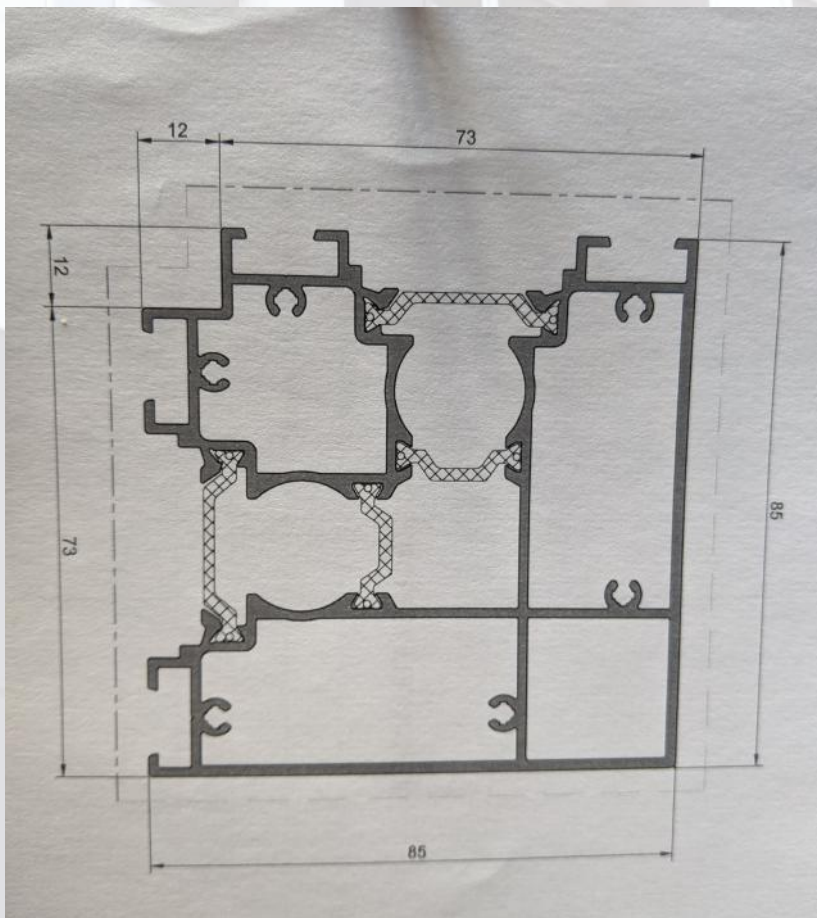

DBA1-139
Wedge
glazing seal

DBA1-140
Outer frame
brush pile

DBA1-141
Low level sill
fin brush pile

Slim design & fast to fit

**slim sight lines 55 mm wide sash
120 mm width closed**

**Secure hook locking & YALE door
cylinders**

20 mm Low threshold option

Suited handle options

Floating corner post option

Marketing kit available

Mini bi fold sample

Branded Neofoldz bag

Retail product cards

Get a quote Today

Overall width (mm)

Enter the overall width of your bifolding door in millimeters

1100 - 7000

Overall height (mm)

Enter the overall height of your bifolding door in millimeters.

1890 - 2900

Location

Tell us where this bifold is going such as a kitchen or living room.