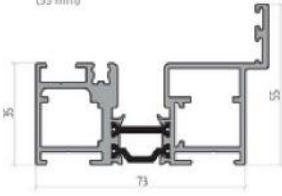

Fully fabricated Aluminium bifolds

Delivered in 10 days

AYPC.BF73.0101
Standard cill outer frame
(55 mm)

AYPC.BF73.0401
150 mm drainage subcill

AYPC.BF73.0201
Slim sash
(55 mm)

AYPC.BF73.0301
Sash transom

AYPC.BF73.0502
Sliding post/mullion/extension