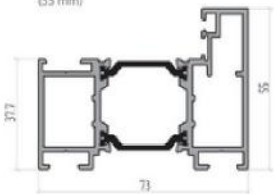

Fully fabricated Aluminium bifolds

Delivered in 10 days

AYPC.BF73.0101
Standard cill outer frame
(55 mm)

AYPC.BF73.0401
150 mm drainage subcill

AYPC.BF73.0201
Slim sash
(55 mm)

AYPC.BF73.0301
Sash transom

AYPC.BF73.0502
Sliding post/mullion/extension