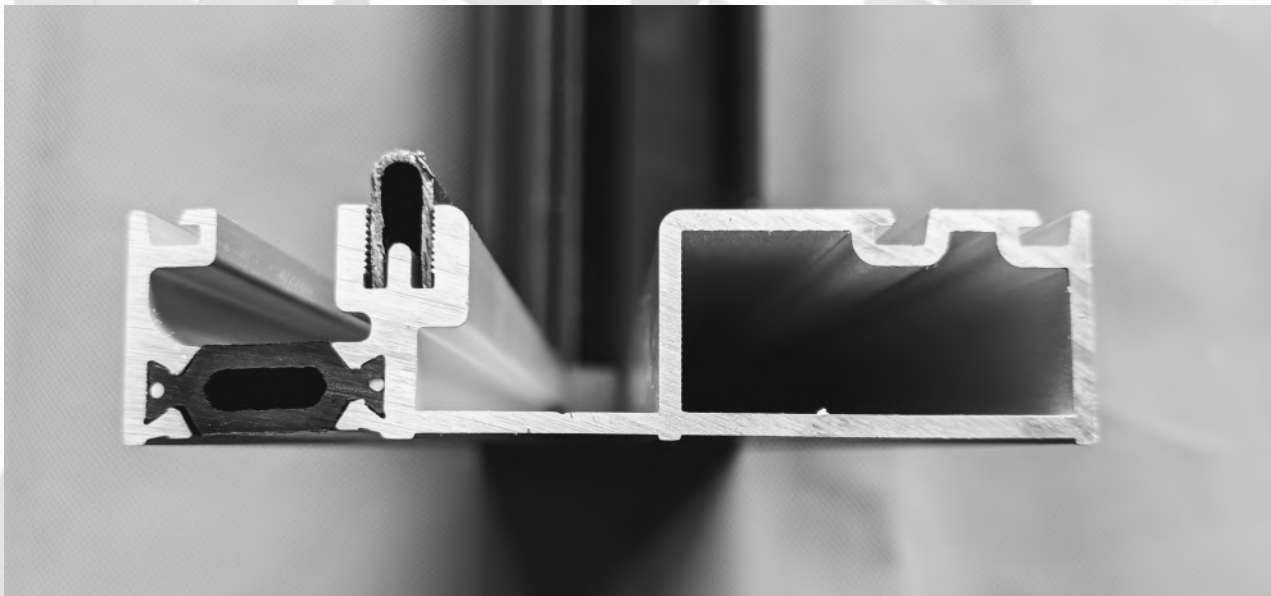

20 mm Low threshold option