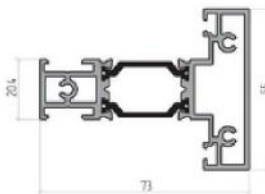

Fully fabricated Aluminium bifolds

Delivered in 10 days

AYPC.BF73.0101
Standard cill outer frame
(55 mm)

AYPC.BF73.0401
150 mm drainage subcill

AYPC.BF73.0201
Slim sash
(55 mm)

AYPC.BF73.0301
Sash transom

AYPC.BF73.0502
Sliding post/mullion/extension