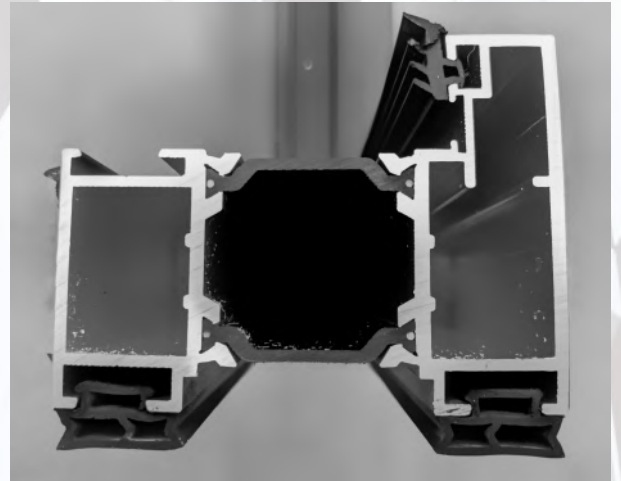

DBA1-139
Wedge
glazing seal

DBA1-140
Outer frame
brush pile

DBA1-141
Low level sill
fin brush pile

Slim design & fast to fit

**slim sight lines 55 mm wide sash
120 mm width closed**

**Secure hook locking & YALE door
cylinders**