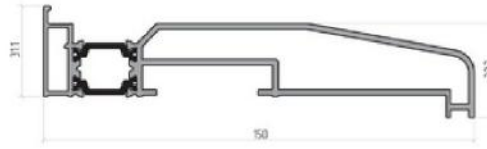

Fully fabricated Aluminium bifolds

Delivered in 10 days

AYPC.BF73.0101
Standard cill outer frame
(55 mm)

AYPC.BF73.0401
150 mm drainage subcill

AYPC.BF73.0201
Slim sash
(55 mm)

AYPC.BF73.0301
Sash transom

AYPC.BF73.0502
Sliding post/mullion/extension