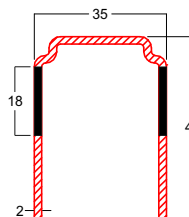

Reinf V281
(For PremiLine PRO)
Pre-Punched for Interlock Lock
lx = 5.3