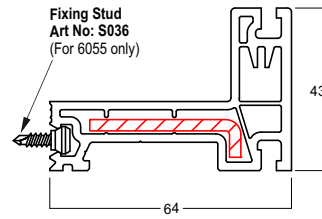

Triple Track Frame Adaptor
Art No: 6055
Reinf V155