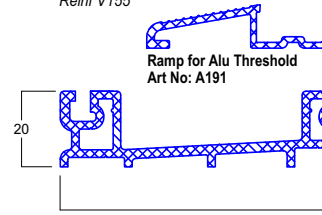

Ramp for Alu Threshold
Art No: A191

Triple Track Aluminium Threshold
Art No: A166