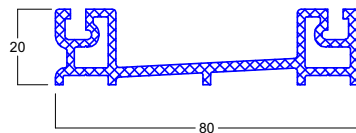

Aluminium Threshold
Art No: 9C66
(For Frame 6052 only)