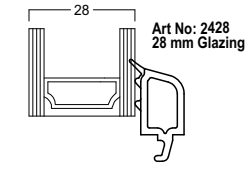

Art No: 070.2A
28 mm Glazing

Art No: 2428
28 mm Glazing
(For sash)