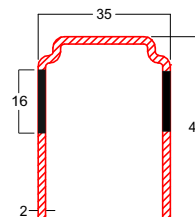

Reinf V282
(For PremiLine PRO)
Pre-Punched for Interlock Keeps
lx = 5.3