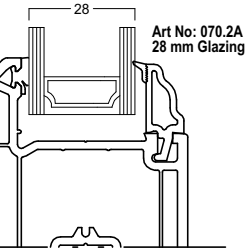

Glazing Options

Reinforcing

Art No: H038 PremiLine PRO PAS24 Hardware Kit (2 Pane)

- 1 off 8 hook stainless steel master door lock
- 1 off Stainless steel master lock keep with end caps
- 1 off Master lock shoot bolt set (top and bottom)
- 1 off Profile security cylinder 35/35
- 2 off Tandem rollers
- 1 off Interlock lock
- 3 off Interlock keeps
- 1 off Interlock top corner shoot bolt set with keep and packers

Art No: H054 PremiLine PRO PAS24 Hardware Kit (4 Pane)

- 1 off 8 hook stainless steel master door lock
- 1 off Stainless steel master lock keep with end caps
- 1 off Master lock shoot bolt set (top and bottom)
- 1 off Profile security cylinder 35/35
- 4 off Tandem rollers
- 2 off Interlock lock
- 6 off Interlock keeps
- 2 off Interlock top corner shoot bolt set with keep and packers