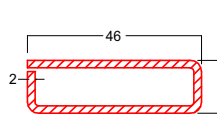

Reinf V109
(For 6054)
lx = 4.8