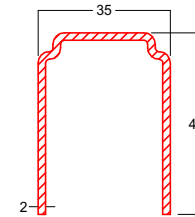

Reinforcing

Reinf V106
(For 6041)
lx = 5.3