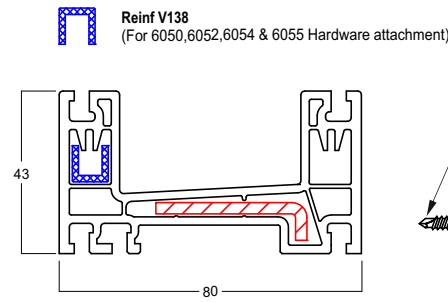

Triple Track Frame Adaptor
Art No: 6055
Reinf V155

43mm Triple Track Outer Frame
Art No: 6050
Reinf V155