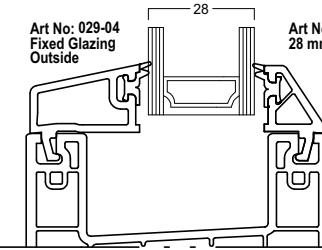

Art No: 029-04
Fixed Glazing
Outside

Art No: 096-04
28 mm Glazing